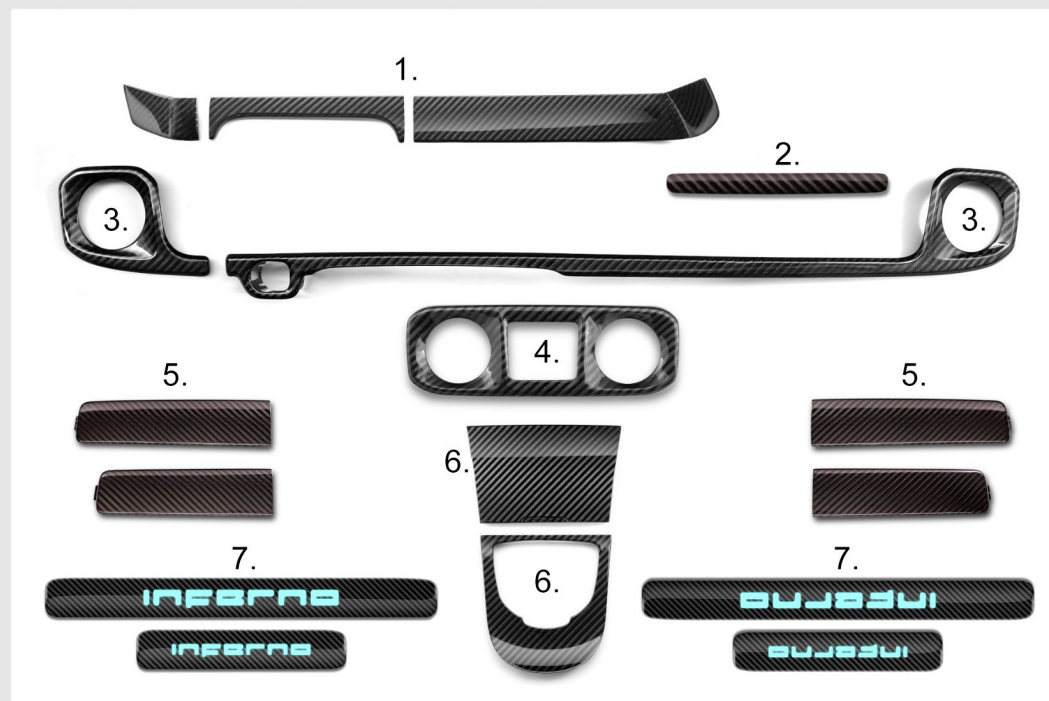

4 000 euro

23.2. Fender extensions Light style, 8 pcs

visible carbon fiber G465LT.100.23.b.VC

2 500 euro

24. Central panel (only G63)

visible carbon fiber G465LT.100.24.VC

2 500 euro

- 1. Driver's dashboard, 3 pcs
- 2. Dashboard handle pad
- 3. Main dashboard panel, 2 pcs
- 4. Central air vents panel
- 5. Door panels, 4 pcs
- 6. Central tunnel panels, 2 pcs
- 7. Door sills with backlight, 4 pcs