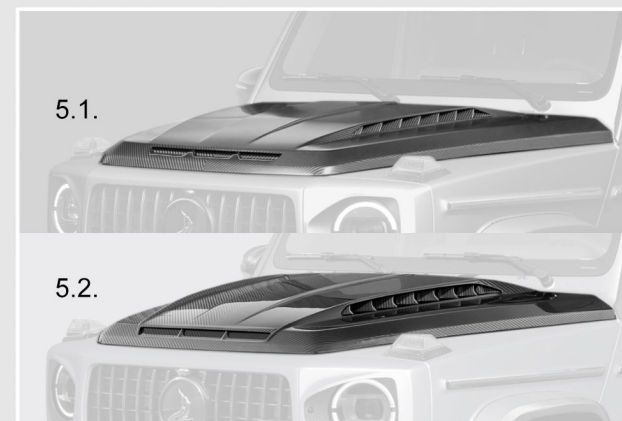

5.1.

5.2.

5.1. Engine bonnet

visible carbon fiber G465LT.100.05.a.VC	7 500 euro
primed carbon fiber G465LT.100.05.a.PC	6 350 euro

5.2. Engine bonnet Aero style

visible carbon fiber G465LT.100.05.b.VC	8 500 euro
primed carbon fiber G465LT.100.05.b.PC	7 200 euro