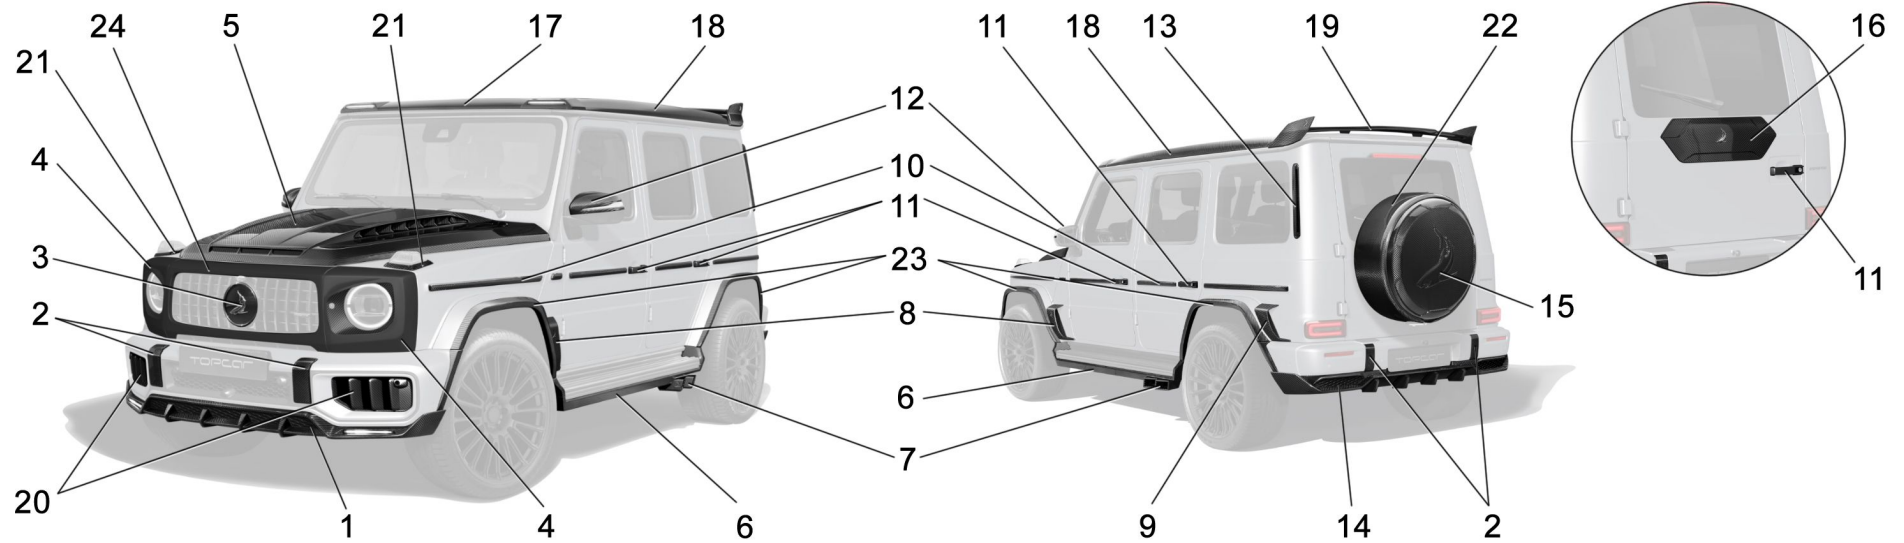

TOPCAR
TUNING & AUTODESIGN

**MERCEDES-BENZ G-CLASS (465) 2025
INFERNO LIGHT PACK**

- | | |
|--|---------------------------------|
| 1. Front lip with LED | 13. Rear C-Pillar cover, 2 pcs |
| 2. Front and rear bumper moldings, 4 pcs | 14. Addon diffuser |
| 3. Shark logo cover | 15. Spare wheel cover |
| 4. Head light protection cover, 2 pcs | 16. Pad on the 5-th door |
| 5. Engine bonnet | 17. Roof LED panel |
| 6. Side sills, 6 pcs | 18. Side roof panels, 2 pcs |
| 7. Exhaust tips, 4 pcs | 19. Roof spoiler |
| 8. Side panel with Shark logo, 2 pcs | 20. Front bumper grilles, 2 pcs |
| 9. Side panel, 2 pcs | 21. Turn signal frames, 2 pcs |
| 10. Side body trimbars cover, 10 pcs | 22. Spare wheel cover rim |
| 11. Door handles, 5 pcs | 23. Fender extensions, 8 pcs |
| 12. Mirror cover, 2 pcs | 24. Central panel |