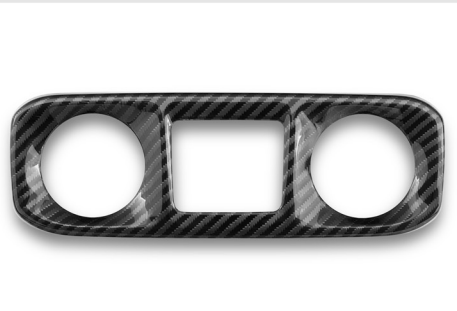

2. Central air vents panel