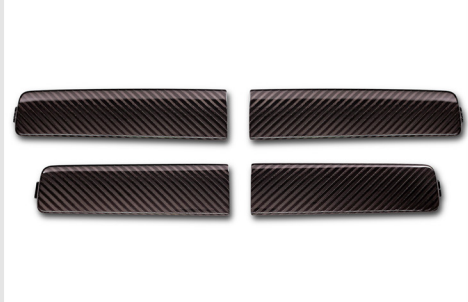

4. Door panels, 4 pcs.