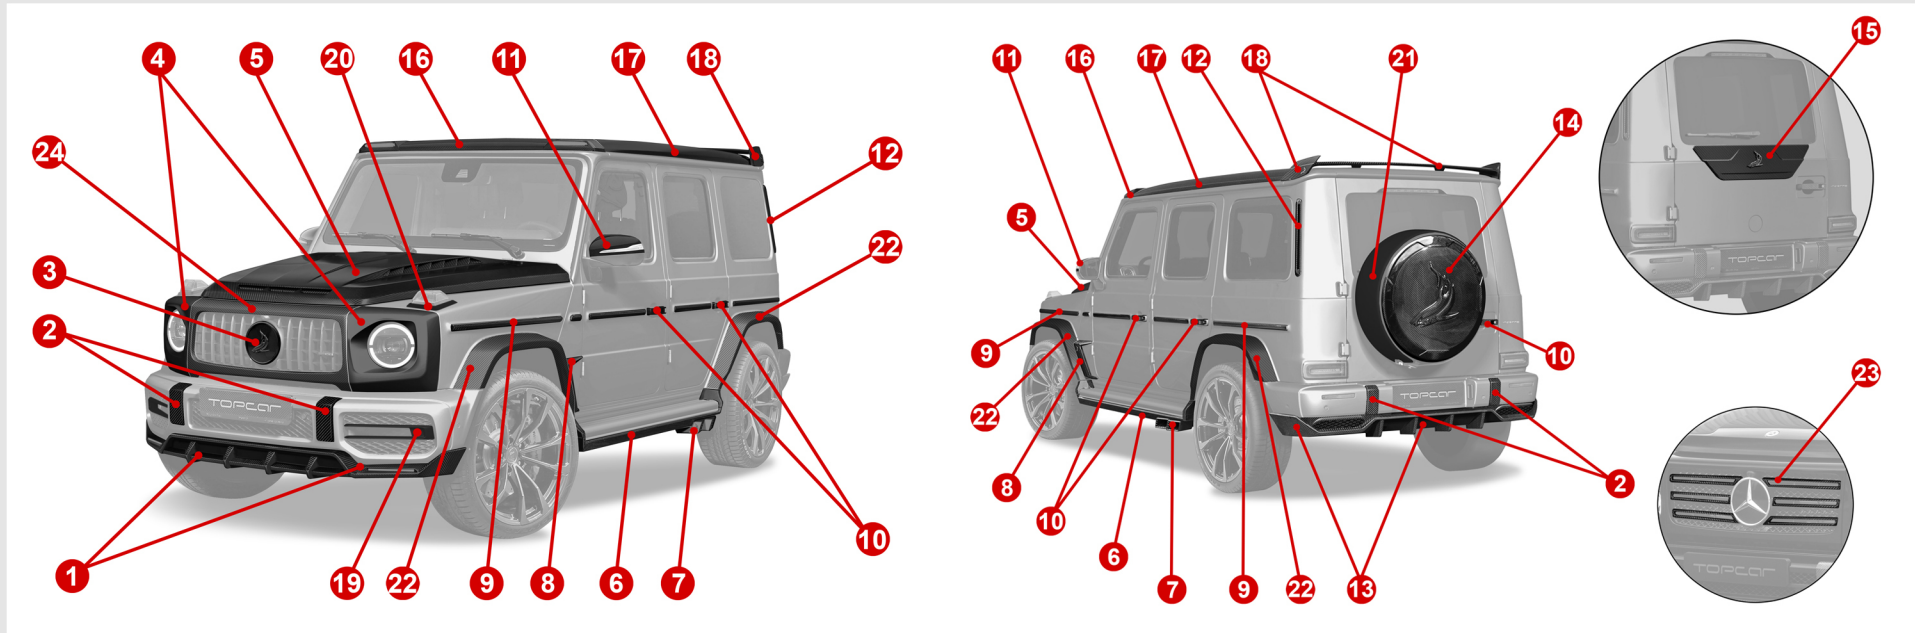

MERCEDES-BENZ G-CLASS 2022
INFERNO BODY KIT - LIGHT PACK

WWW.TOPCAR-DESIGN.COM / INFO@TOPCAR-DESIGN.COM

06.12.2024

- 1. Front lip with LED
- 2. Front and rear bumper moldings, 4 pcs
- 3. Shark logo cover
- 4. Head light protection cover, 2 pcs
- 5. Engine bonnet
- 6. Side sills, 6 pcs
- 7. Exhaust tips, 4 pcs
- 8. Side panel with Shark logo, 2 pcs
- 9. Side body trimbars cover, 10 pcs
- 10. Door handles, 5 pcs
- 11. Mirror cover, 2 pcs
- 12. Rear C-Pillar cover, 2 pcs

Forged wheels Classic style

Classic style 22", 4 pcs 8 040 euro
front 22x10, ET36 / ET16 ; rear 22x10, ET36 / ET11

Classic style 23", 4 pcs 9 240 euro
front 23x10, ET36 / ET16 ; rear 23x10, ET36 / ET11

Forged wheels Spoke style

Spoke style 22", 4 pcs 8 040 euro
front 22x10, ET36 / ET16 ; rear 22x10, ET36 / ET11

Spoke style 23", 4 pcs 9 240 euro
front 23x10, ET36 / ET16 ; rear 23x10, ET36 / ET11

1. Main dashboard panel, 2 pcs.

2. Central air vents panel