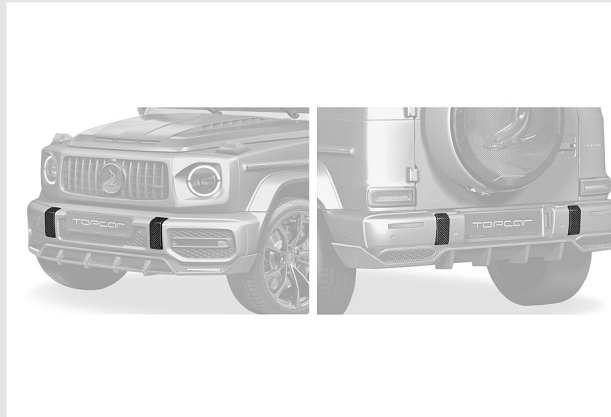

2. Front and rear bumper moldings, 4 pcs

visible carbon fiber, G463LT.100.02.VC

1 000 euro