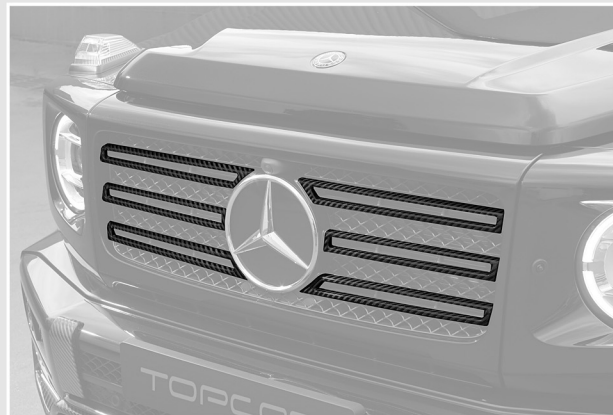

23. Inserts of the front grille, G500 and G350

Visible carbon, G463LT.100.23.VC

1 300 euro