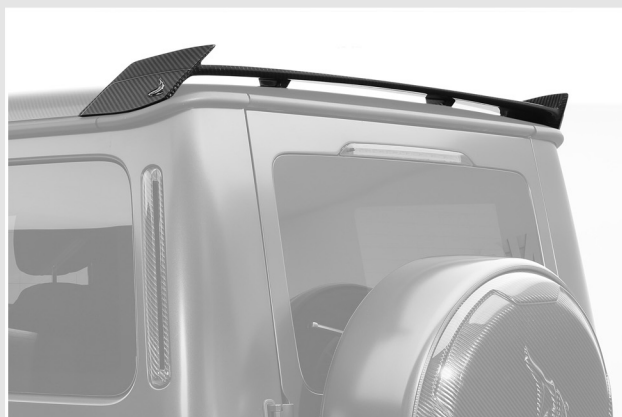

18.1. Roof spoiler

visible carbon fiber, G463LT.100.18.1.VC 2 500 euro

primed carbon fiber, G463LT.100.18.1.PC 1 500 euro