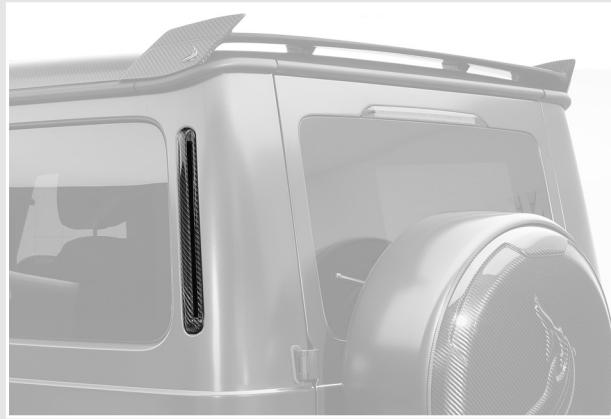

12. Rear C-Pillar cover, 2 pcs

visible carbon fiber, G463LT.100.12.VC

500 euro