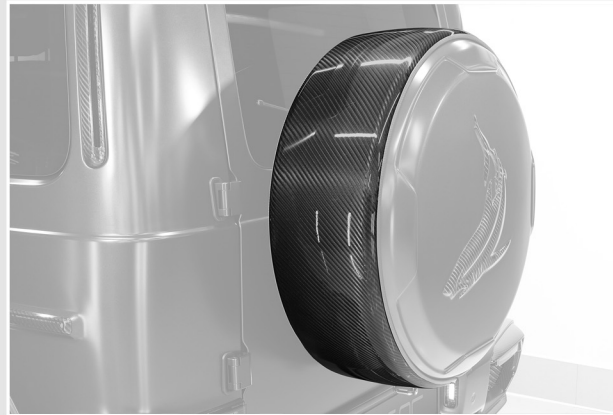

21. Spare wheel cover rim

Visible carbon, G463LT.100.21.VC

2 500 euro