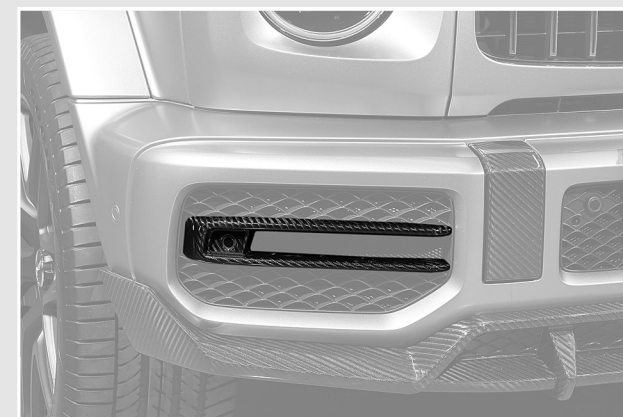

19. Front bumper inserts

Visible carbon, 2 pcs, G463LT.100.19.VC 500 euro