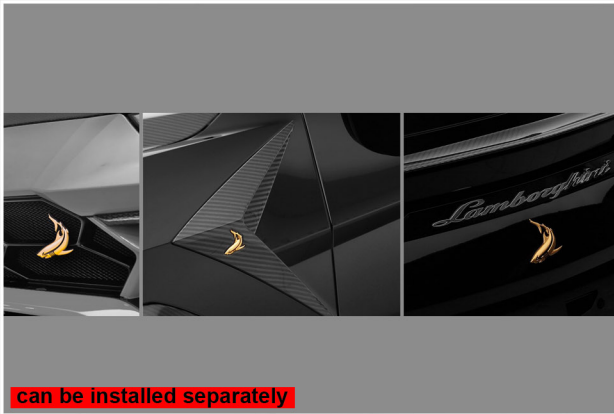

can be installed separately

8. Lamborghini plate

Lamborghini plate,1 pc, visible carbon 830,00 €
LMBUP.100.08.VC

can be installed separately

9. Central pad of the rear bumper

Central pad, 1 pc, visible carbon 850,00 €
LMBUP.100.09.VC

can be installed separately

10. Rear spoiler R'Evo

Rear spoiler, top, visible carbon 4.290,00 €
LMBUP.100.10.VC

can be installed separately

Logos set, 4 pcs

Logos set, 4 pcs 200,00 €
 LMBUP.100.LOGO

Forged wheels Stealth style