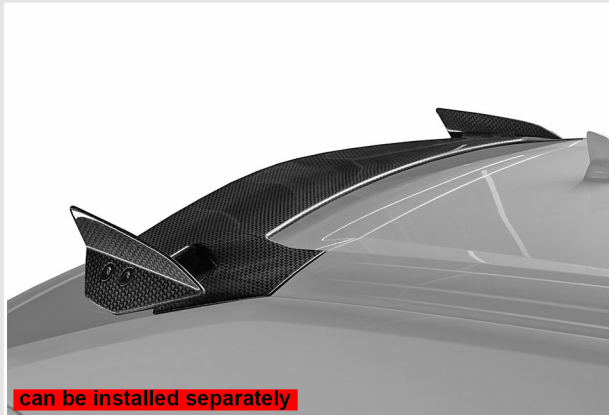

can be installed separately

8. Lamborghini plate

Lamborghini plate,1 pc, visible carbon 830,00 €
LMBUP.100.08.VC

can be installed separately

9. Central pad of the rear bumper

Central pad, 1 pc, visible carbon 850,00 €
LMBUP.100.09.VC

can be installed separately

10. Rear spoiler R'Evo

Rear spoiler, top, visible carbon 4.290,00 €
LMBUP.100.10.VC

can be installed separately

Logos set, 4 pcs

Logos set, 4 pcs 200,00 €
 LMBUP.100.LOGO

Forged wheels Stealth style