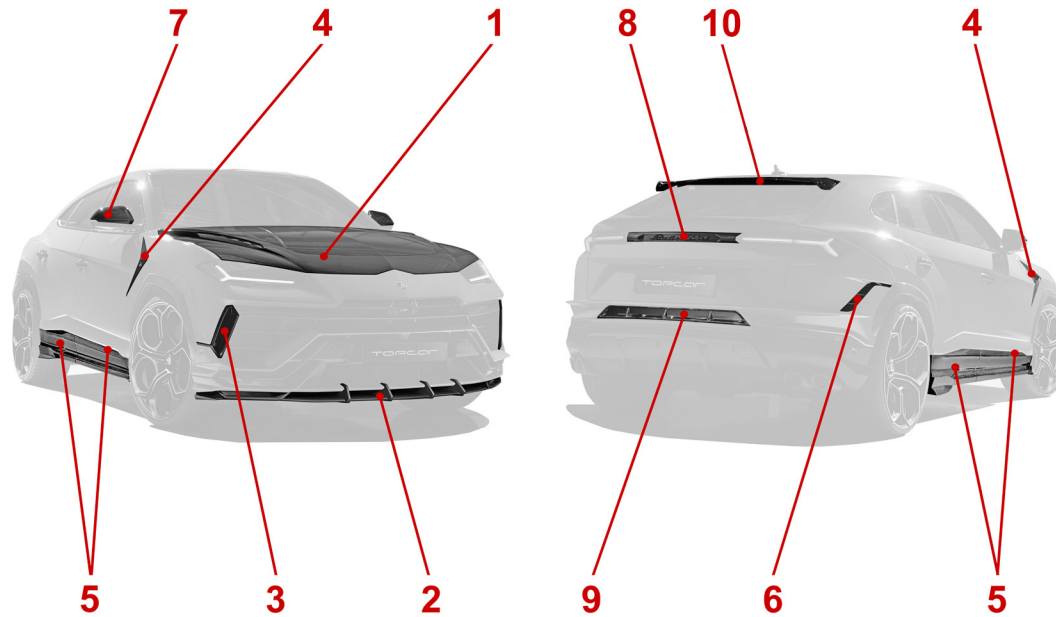

LAMBORGHINI URUS PERFORMANTE
TOPCAR DESIGN BODY KIT

WWW.TOPCAR-DESIGN.COM / INFO@TOPCAR-DESIGN.COM

13.02.2024

- 1. Carbon bonnet
- 2. Bottom lip of the front bumper
- 3. Air intake front bumper, 2 pcs
- 4. Side splitter with Logo, 2 pcs
- 5. Side skirt extension, 2 pcs

- 6. Side air splitter, 2 pcs
- 7. Side mirrors, visible carbon fiber, 2 pcs
- 8. Lamborghini plate
- 9. Central pad of the rear bumper
- 10. Rear spoiler

1.1. Carbon bonnet R'Evo

Carbon bonnet, visible carbon fiber 11.910,00 €
LMBUP.100.01.VC

Stealth style 22", 4 pcs 9.000,00 €
 front 22x10 inches, ET28, rear 22x11 inches, ET 22.

Stealth style 23", 4 pcs 10.560,00 €
 front 23x10 inches, ET18, rear 23x11.5 inches, ET7.

Forged wheels R'evo

R'evo 22", 4 pcs 10.000,00 €
 front 22x10 inches, ET28, rear 22x11 inches, ET 22.

R'evo 23", 4 pcs 11.560,00 €
 front 23x10 inches, ET18, rear 23x11.5 inches, ET7.