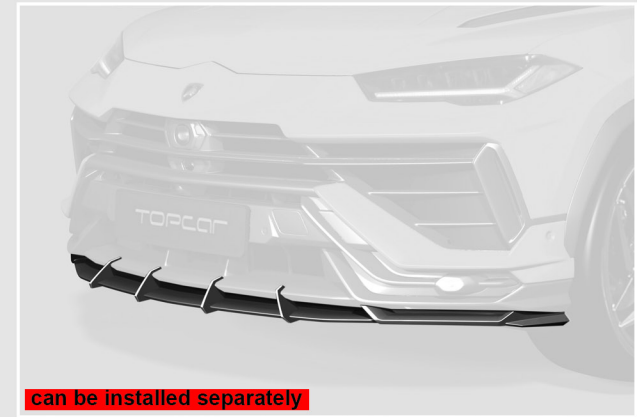

2. Bottom lip of the front bumper

Bottom lip, 1 pc, visible carbon 2.500,00 €
LMBUP.100.02.VC