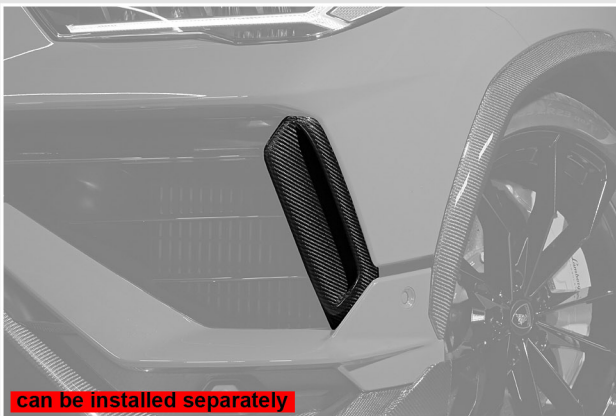

LAMBORGHINI URUS PERFORMANTE
TOPCAR DESIGN BODY KIT

WWW.TOPCAR-DESIGN.COM / INFO@TOPCAR-DESIGN.COM

13.02.2024

- 1. Carbon bonnet
- 2. Bottom lip of the front bumper
- 3. Air intake front bumper, 2 pcs
- 4. Side splitter with Logo, 2 pcs
- 5. Side skirt extension, 2 pcs

- 6. Side air splitter, 2 pcs
- 7. Side mirrors, visible carbon fiber, 2 pcs
- 8. Lamborghini plate
- 9. Central pad of the rear bumper
- 10. Rear spoiler

1.1. Carbon bonnet R'Evo

Carbon bonnet, visible carbon fiber 11.910,00 €
LMBUP.100.01.VC

1.2. Carbon bonnet Urus S / Performante

Carbon bonnet, visible carbon fiber 9.160,00 €
LMBUP.100.012.VC

2. Bottom lip of the front bumper

Bottom lip, 1 pc, visible carbon 2.500,00 €
LMBUP.100.02.VC

3. Air intake front bumper, 2 pcs